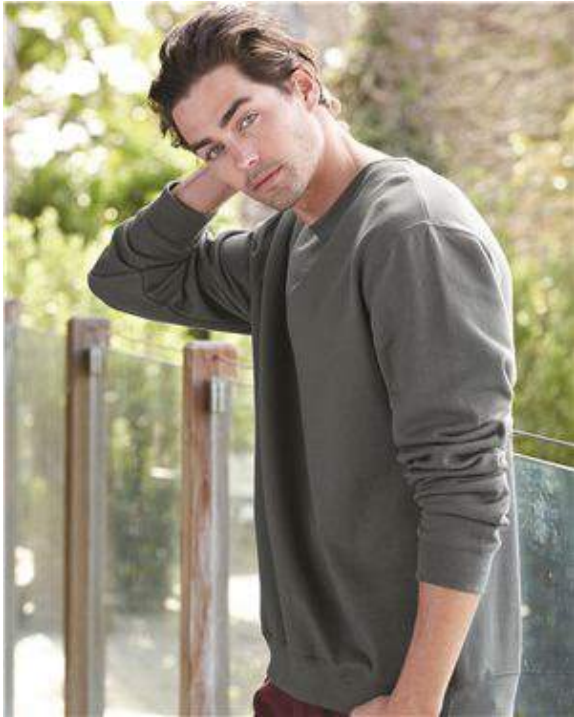

Independent Trading Co. - Crewneck Sweatshirt - SS3000

- 8.5 oz. 80/20 cotton/polyester
- 100% cotton, 20 singles face yarn
- Colored Heathers and Charcoal Heather are 55/45 cotton/polyester
- Grey Heather is 75/25 cotton/polyester
- Split-stitch double-needle sewing throughout
- 1x1 rib cuffs, waistband, and collar

Colors

White	Black	Army Heather	Cardinal	Charcoal	Charcoal Heather	Classic Navy	Classic Navy Heather	Dark Green	Grey Heather	Gunmetal Heather	Red	Royal Heather
-------	-------	--------------	----------	----------	------------------	--------------	----------------------	------------	--------------	------------------	-----	---------------